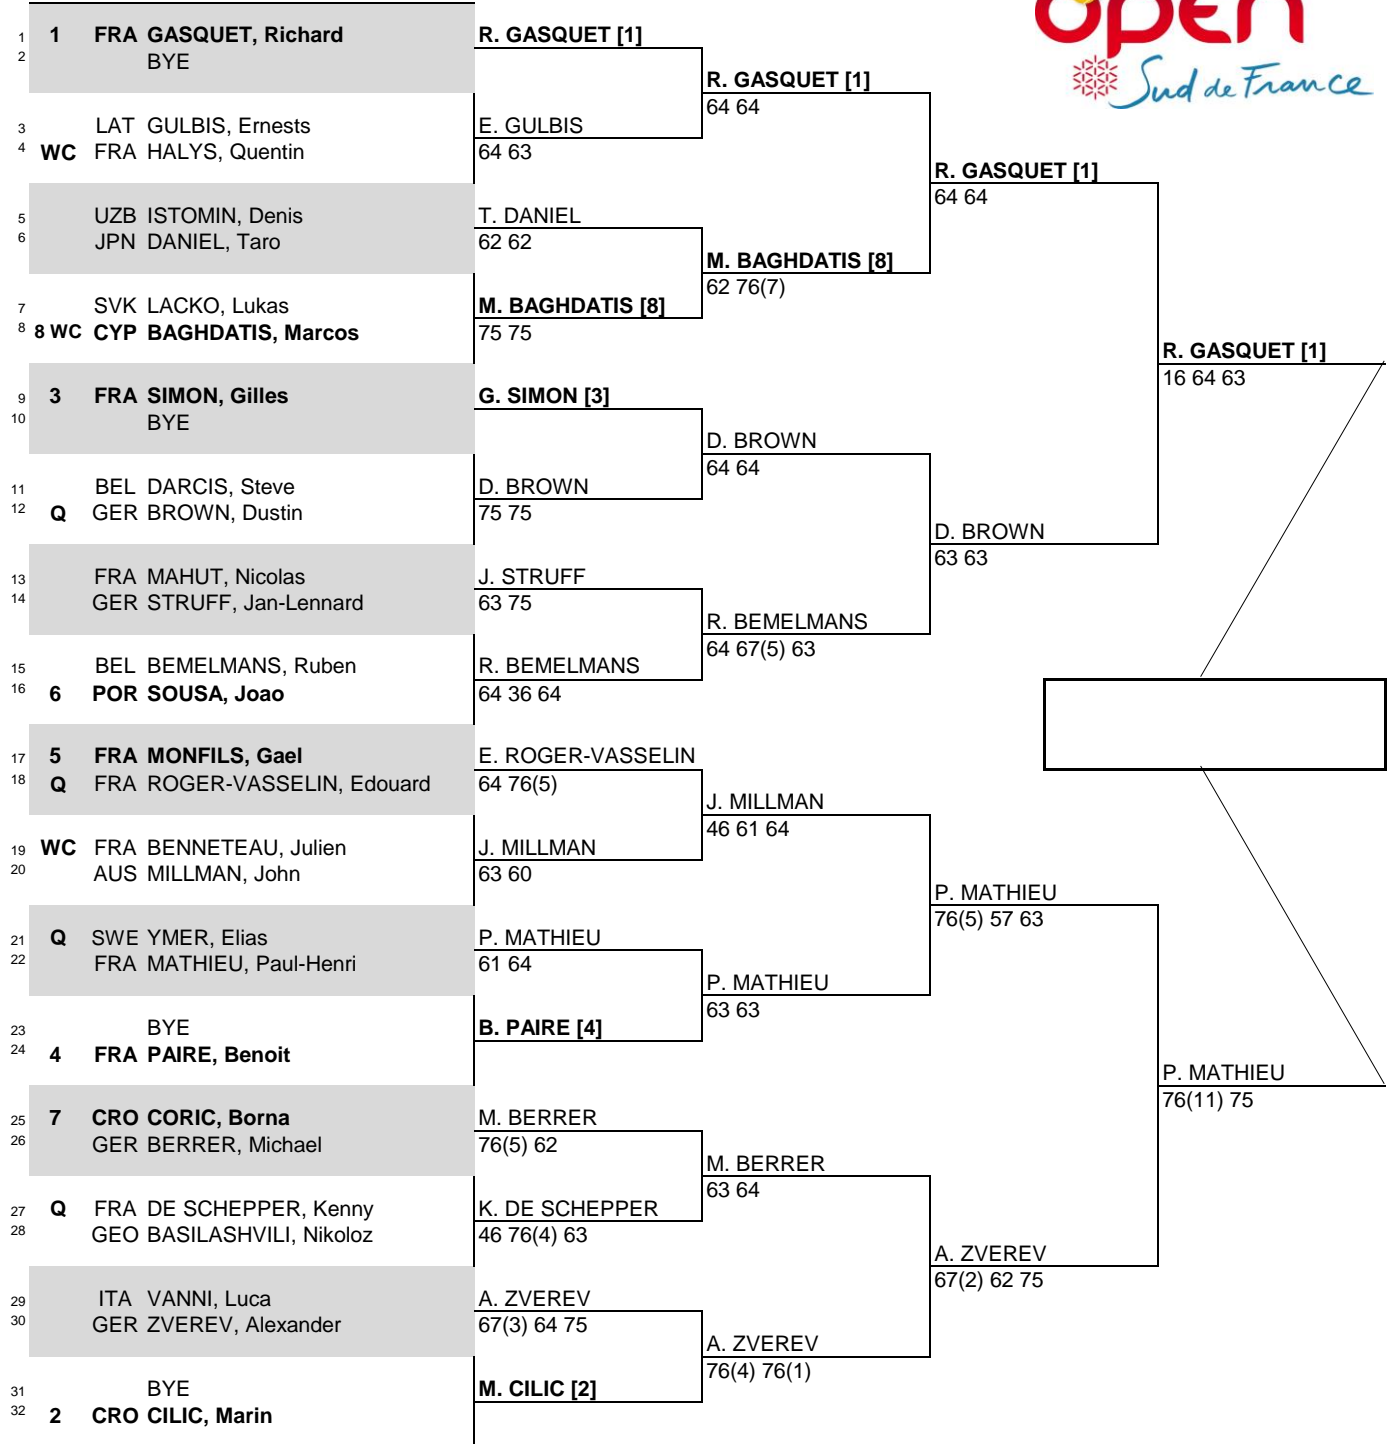

# Open Sud De France

CITY, COUNTRY  
Montpellier, France

TOURNAMENT DATES  
1-7 February, 2016

SURFACE  
Hard, Greenset on wood

TOTAL FINANCIAL COMMITMENT  
€ 520,070

STATUS NAT MAIN DRAW SINGLES

ATP, Inc. © Copyright 2014

SEEDED PLAYERS		RANK	PRIZE MONEY		POINTS	LUCKY LOSERS	RETIREMENTS/WALKOVERS	
1	GASQUET, Richard	9	WINNER	€ 82,450	250			
2	CILIC, Marin	13	FINALIST	€ 43,430	150			
3	SIMON, Gilles	15	SEMI-FINALIST	€ 23,525	90			
4	PAIRE, Benoit	18	QUARTER-FINALIST	€ 13,400	45			
5	MONFILS, Gael	25	SECOND ROUND	€ 7,900	20			
6	SOUSA, Joao	33	FIRST ROUND	€ 4,680	0			
7	CORIC, Borna	40	FOLLOW LIVE SCORING AT					
8	BAGHDATIS, Marcos	46	www.ATPWorldTour.com					
LAST DIRECT ACCEPTANCE			Michael Berrer, 115		ATP SUPERVISOR(S)		Thomas Karlberg	