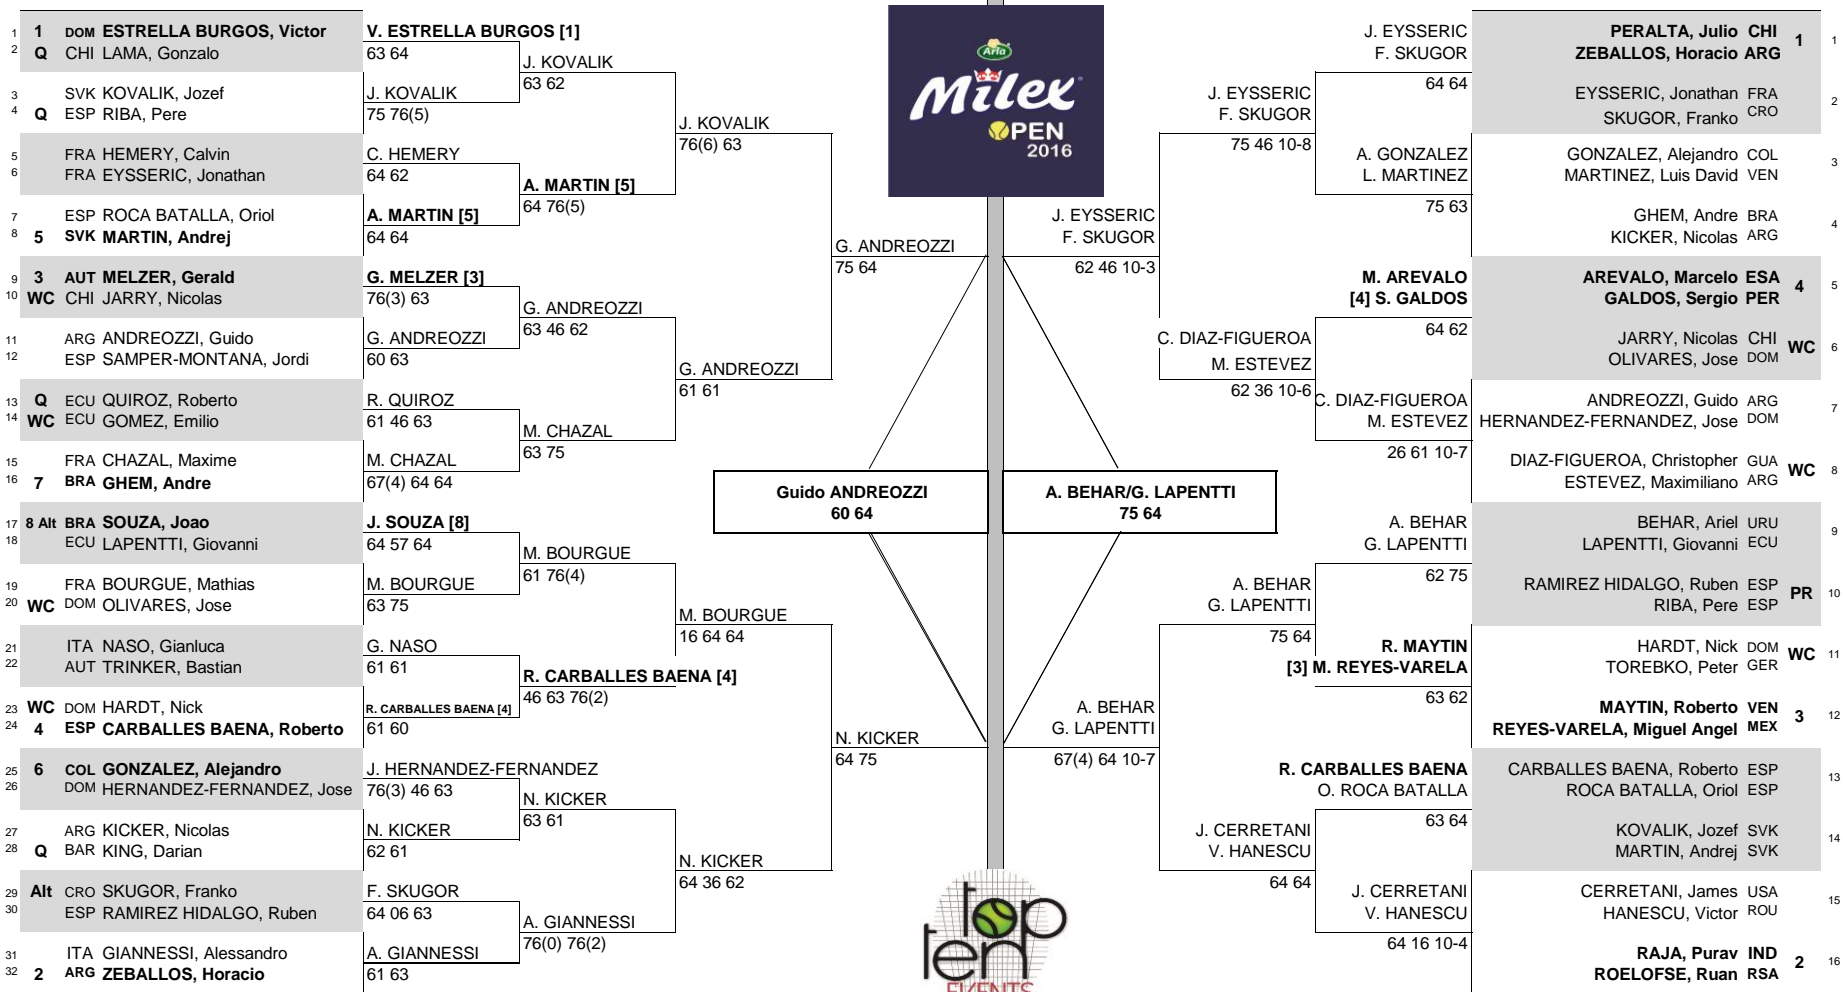

# MILEX OPEN AT LA BOCHA 2016

**CITY, COUNTRY**  
Santo Domingo, Dominican Republic

**TOURNAMENT DATES**  
8 - 14 February 2016

**SURFACE**  
Green Clay, Har-Tru

**TOTAL FINANCIAL COMMITMENT**  
\$75,000

STATUS	NAT	MAIN DRAW SINGLES		MAIN DRAW DOUBLES		NAT.	STATUS
--------	-----	-------------------	--	-------------------	--	------	--------

ATP, Inc. © Copyright 2014

SEEDED PLAYERS				LUCKY LOSERS				RETIREMENTS/WALKOVERS				SEEDED TEAMS				ALTERNATES				RETIREMENTS/S.W.O.			
RANK	PRIZE MONEY	POINTS	WINNER	RANK	PRIZE MONEY	POINTS	WINNER	RANK	PRIZE MONEY (PER TEAM)	POINTS	WINNER	RANK	PRIZE MONEY (PER TEAM)	POINTS	WINNER	RANK	PRIZE MONEY (PER TEAM)	POINTS	WINNER	RANK	PRIZE MONEY (PER TEAM)	POINTS	
1	\$10,800	100	ESTRELLA BURGOS, Victor	58				1	\$4,650	100	PERALTA, Julio / ZEBALLOS, Horacio	163											
2	\$6,360	60	ZEBALLOS, Horacio	118				2	\$2,700	60	RAJA, Purav / ROELOFSE, Ruan	240											
3	\$3,765	35	MELZER, Gerakt	120				3	\$1,620	35	MAYTIN, Roberto / REYES-VARELA, Miguel Angel	251											
4	\$2,190	18	CARBALLES BAENA, Roberto	129				4	\$960	18	AREVALO, Marcelo / GALDOS, Sergio	323											
5	\$1,290	8	MARTIN, Andrej	141						0													
6	\$780	0	GONZALEZ, Alejandro	151						0													
7			GHEM, Andre	153																			
8			SOUZA, Joao	154																			