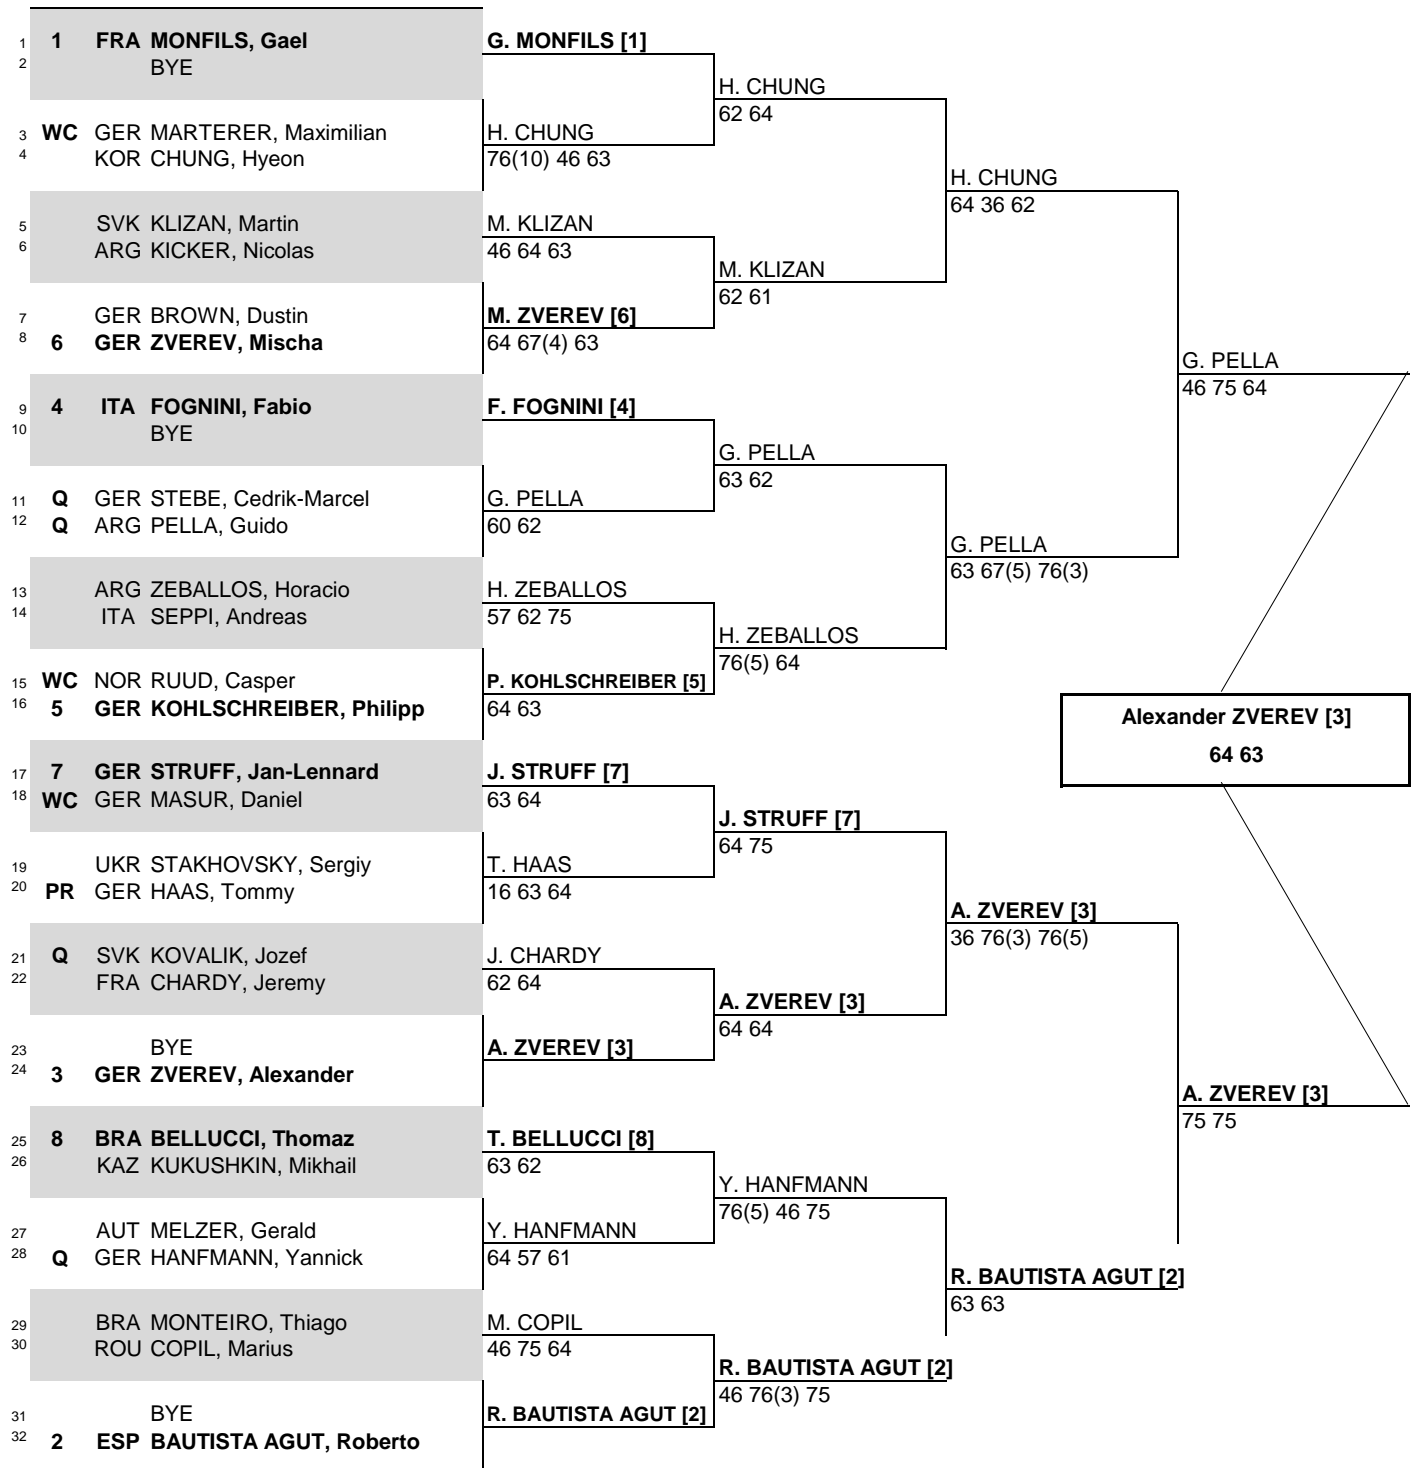

BMW OPEN by FWU

CITY, COUNTRY
Munich, Germany

TOURNAMENT DATES
1-7 May 2017

SURFACE
Red Clay

TOTAL FINANCIAL COMMITMENT
€ 540,310

STATUS NAT **MAIN DRAW SINGLES**

ATP, Inc. © Copyright 2014

SEEDED PLAYERS		RANK	PRIZE MONEY		POINTS	ALTERNATES / LUCKY LOSERS	RETIREMENTS/WALKOVERS	
1	MONFILS, Gael	17	WINNER	€ 85,945	250			
2	BAUTISTA AGUT, Roberto	18	FINALIST	€ 45,265	150			
3	ZVEREV, Alexander	21	SEMI-FINALIST	€ 24,520	90			
4	FOGNINI, Fabio	29	QUARTER-FINALIST	€ 13,970	45			
5	KOHLSCHEIBER, Philipp	31	SECOND ROUND	€ 8,230	20			
6	ZVEREV, Mischa	35	FIRST ROUND	€ 4,875	0			
7	STRUFF, Jan-Lennard	52	FOLLOW LIVE SCORING AT					
8	BELLUCCI, Thomaz	54	www.ATPWorldTour.com					
LAST DIRECT ACCEPTANCE			S. Stakhovsky - 111			ATP SUPERVISOR(S)		
						Gerry Armstrong		