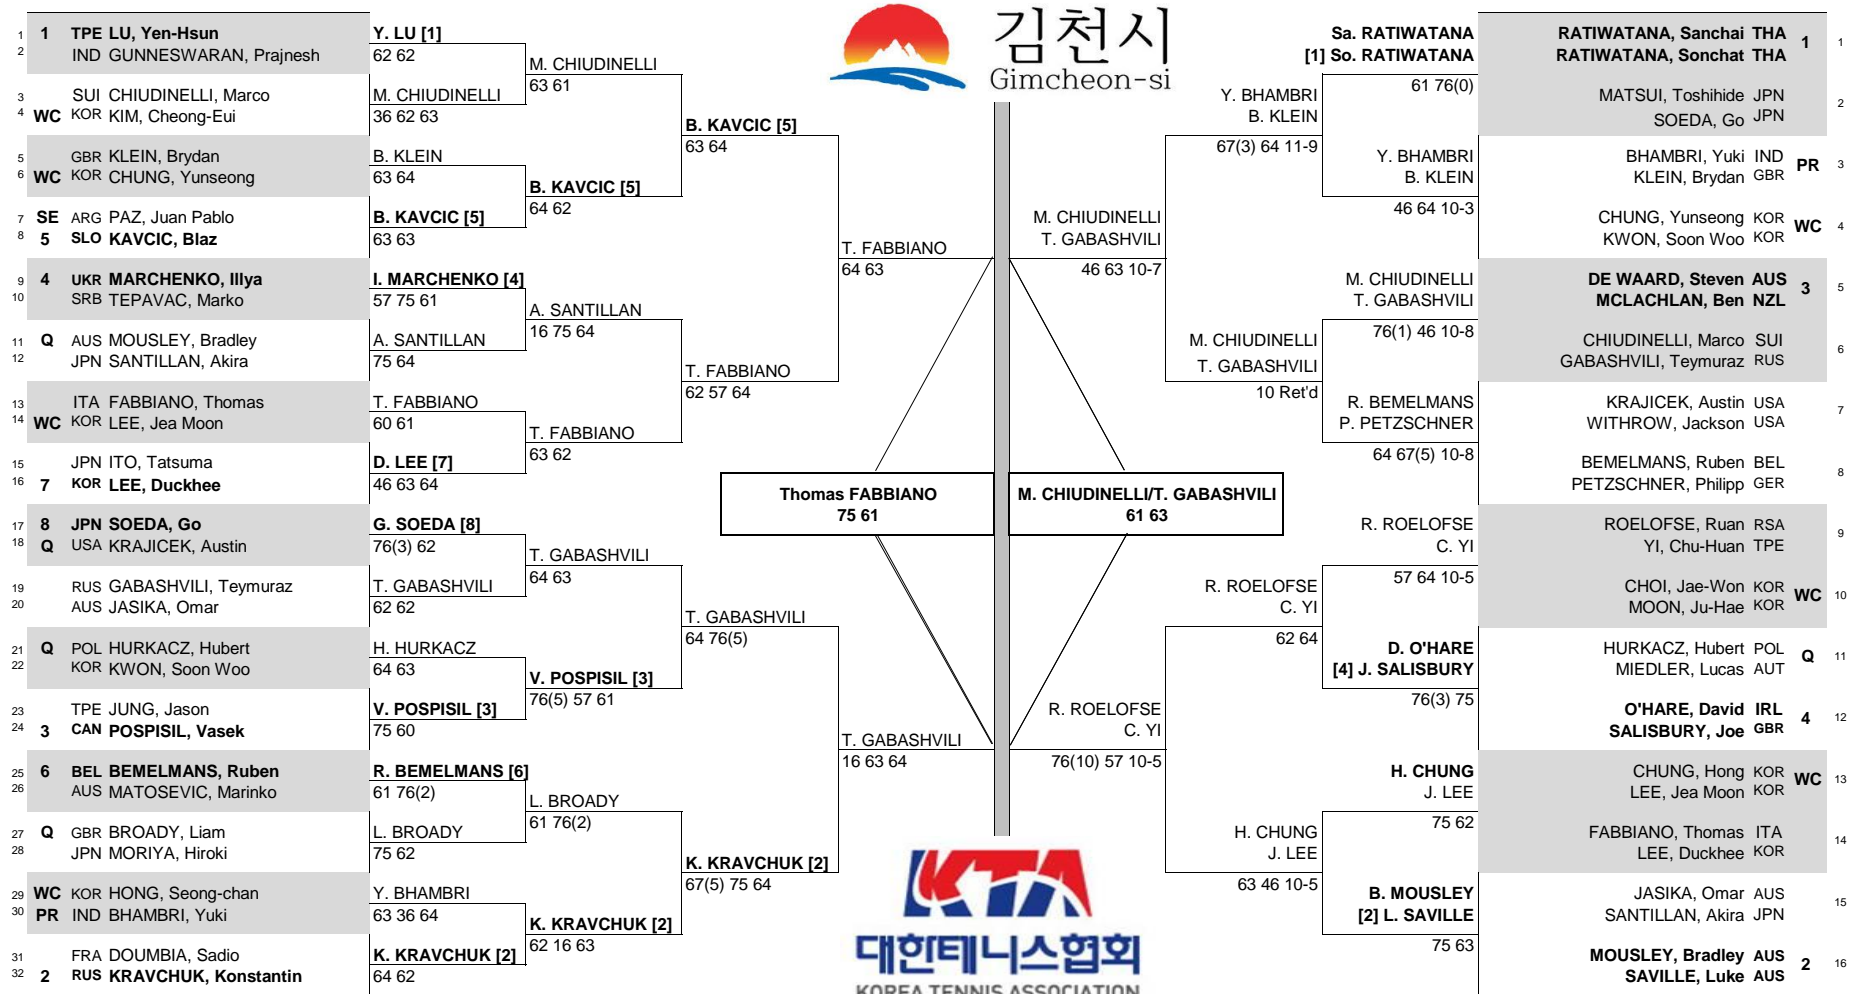

Gimcheon Challenger

CITY, COUNTRY
Gimcheon, Korea

TOURNAMENT DATES
1-7 May 2017

SURFACE
Hard, Decoturf

TOTAL FINANCIAL COMMITMENT
\$50,000

STATUS	NAT	MAIN DRAW SINGLES	MAIN DRAW DOUBLES	NAT.	STATUS
--------	-----	-------------------	-------------------	------	--------

ATP, Inc. © Copyright 2014

SEEDED PLAYERS		RANK	PRIZE MONEY	POINTS	LUCKY LOSERS	RETIREMENTS/WALKOVERS	SEEDED TEAMS		RANK	PRIZE MONEY (PER TEAM)	POINTS	ALTERNATES	RETIREMENTS/W.O.
1	LU, Yen-Hsun	55	WINNER	\$7,200	80		1	RATIWATANA, Sanchai / RATIWATANA, Sonchat	184	WINNER	\$3,100	80	8 Baramba / P. Pasochan / P. Pasochan (W/O)
2	KRAVCHUK, Konstantin	93	FINALIST	\$4,240	48		2	MOUSLEY, Bradley / SAVILLE, Luke	235	FINALIST	\$1,800	48	
3	POSPISIL, Vasek	112	SEMI-FINALIST	\$2,510	29		3	DE WAARD, Steven / MCLACHLAN, Ben	305	SEMI-FINALIST	\$1,080	29	
4	MARCHENKO, Iliya	118	QUARTER-FINALIST	\$1,460	15	WITHDRAWALS	4	O'HARE, David / SALISBURY, Joe	308	QUARTER-FINALIST	\$640	15	WITHDRAWALS
5	KAVCIC, Blaz	128	SECOND ROUND	\$860	6					FIRST ROUND	\$360	0	
6	BEMELMANS, Ruben	133	FIRST ROUND	\$520	0								
7	LEE, Duckhee	137											
8	SOEDA, Go	143											