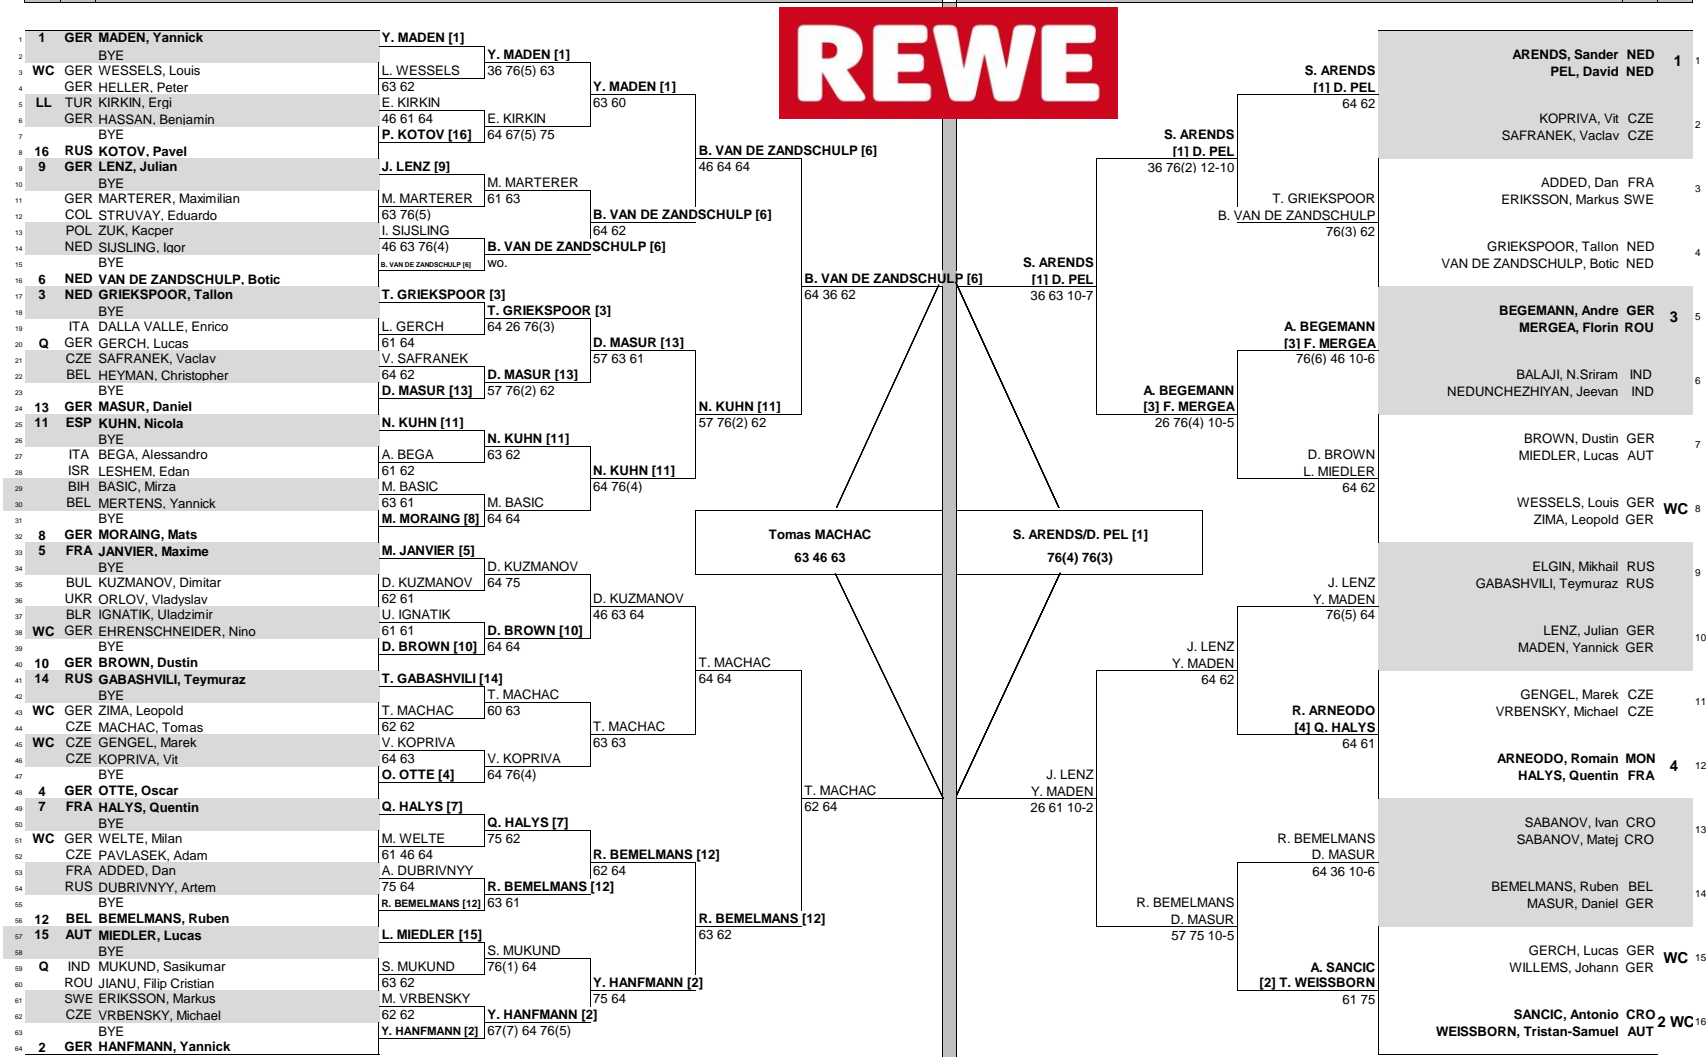

CITY, COUNTRY
Koblenz, Germany

TOURNAMENT DATES
17-23 Februar 2020

SURFACE
Hard, Plexipave

CATEGORY
Challenger 80

PRIZE MONEY
€ 46,600

| STATUS | NAT | MAIN DRAW SINGLES | | MAIN DRAW DOUBLES | | NAT | STATUS |
|--------|-----|-------------------|--|-------------------|--|-----|--------|
|--------|-----|-------------------|--|-------------------|--|-----|--------|